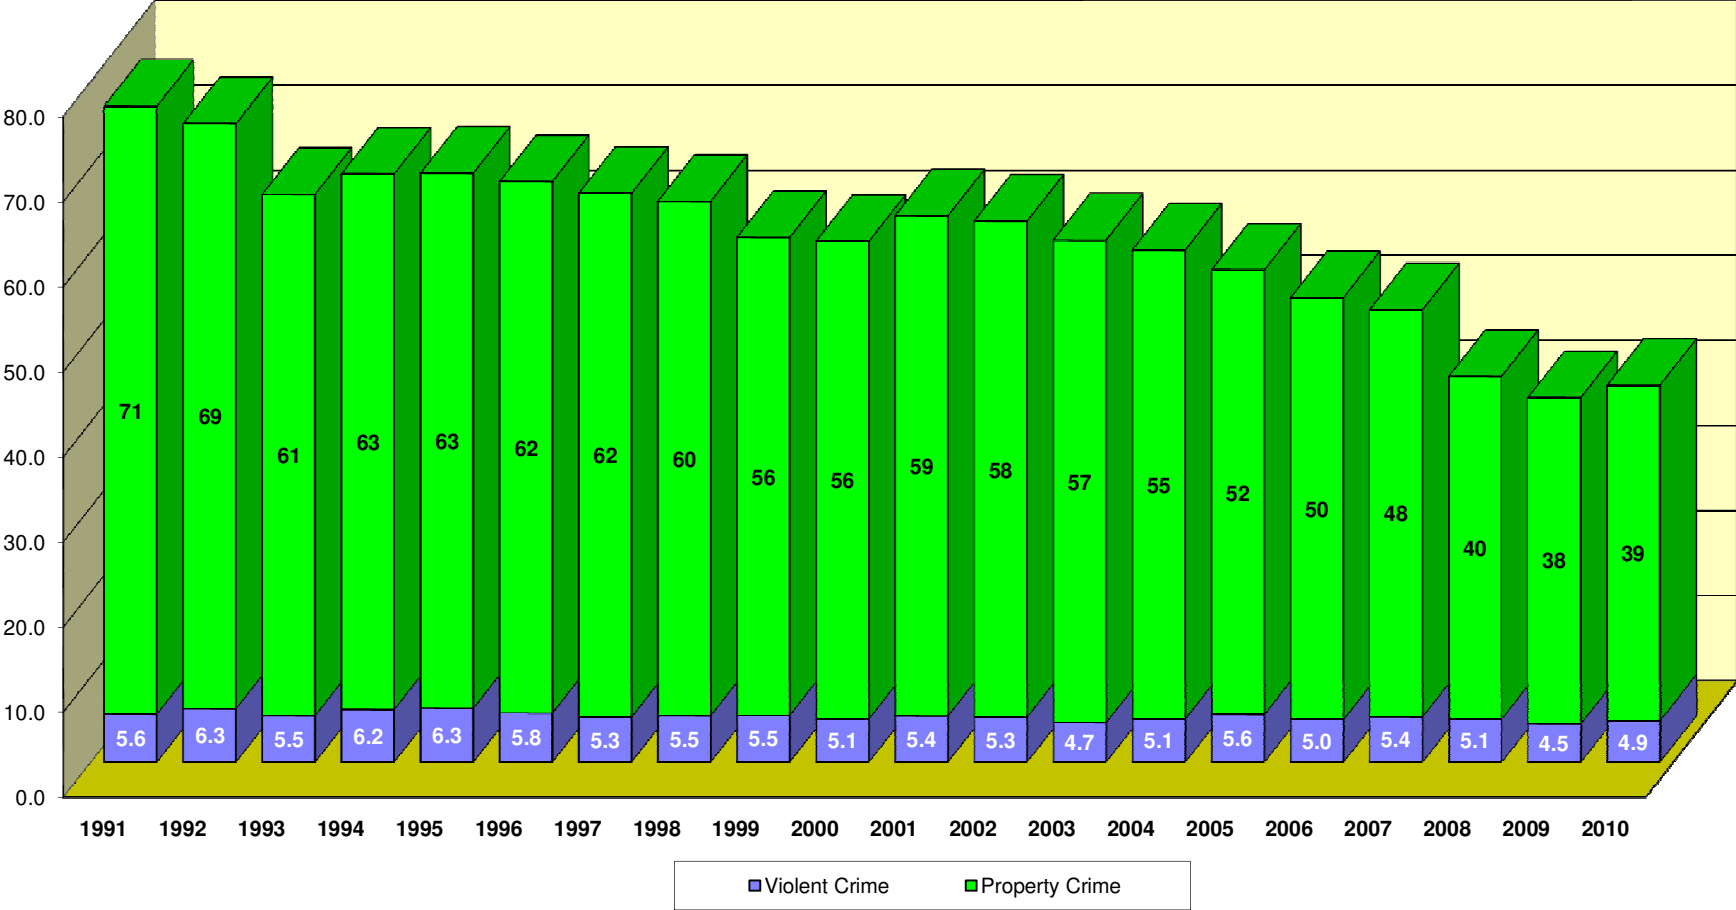

CRIME IN LINCOLN 1991-2010

FBI Part 1 Crime, Offenses per 1,000 Population

Source: FBI Part I Crimes, Uniform Crime Report; Population, United States Census Bureau